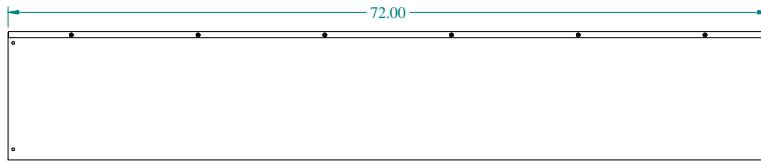

PART No. CWST1272NK

for more information visit
www.hammfg.com

Data subject to change without notice

Isometric drawing Not to Scale

ISOMETRIC VIEW

TOP VIEW

SIDE VIEW

FRONT VIEW

SIDE VIEW

BACK VIEW

BOTTOM VIEW