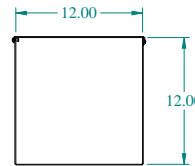

PART No. CWST1272NK

for more information visit
www.hammfg.com

Data subject to change without notice

Isometric drawing Not to Scale

ISOMETRIC VIEW

TOP VIEW

SIDE VIEW

FRONT VIEW

SIDE VIEW

BACK VIEW

BOTTOM VIEW